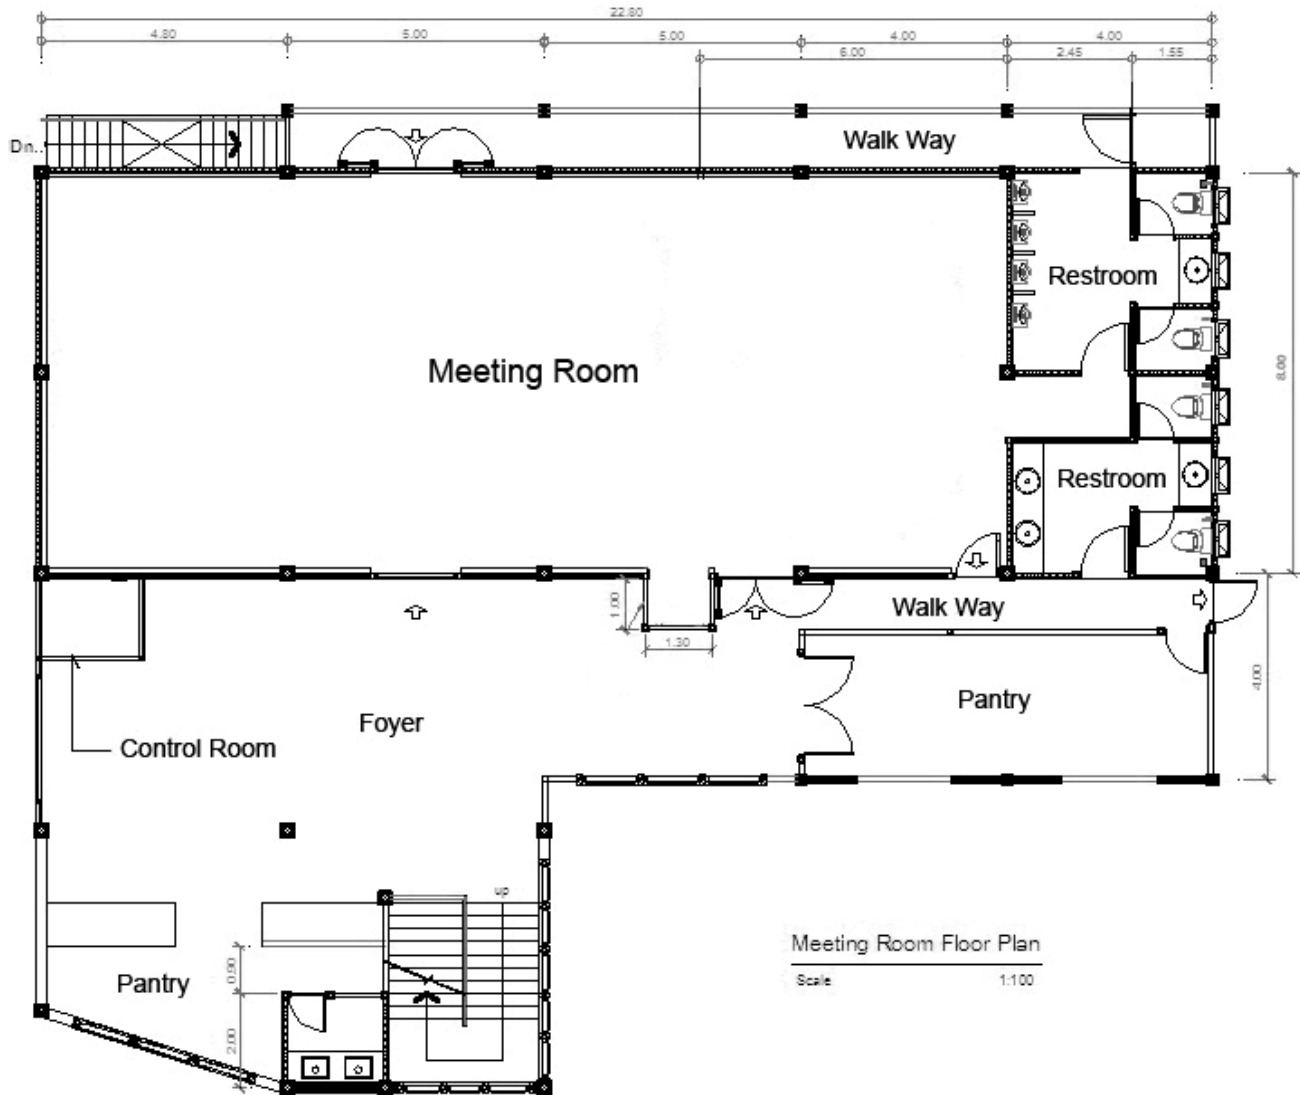

The Family Suites are separated into 4 parts:

- ❖ 2 Living rooms
- ❖ 2 Bedrooms
- ❖ 2 Restrooms
- ❖ 2 Outdoor Showers

BANBUREE RESORT & SPA

LAEM SET BEACH / KOH SAMUI

Swimming Pool

The Canna Restaurant

Pool View

@ THE CURVE BAR (POOL BAR)

Concept	Snack, Cocktail, Thai, Italian & European
Operation hours:	07:00 – 20:00 hrs
Seating capacity:	30

@ ROOM SERVICE

Available:	07:00 – 22:30 hrs
------------	-------------------

BANBUREE RESORT & SPA

LAEM SET BEACH / KOH SAMUI

Banquet and Meeting Facilities

BANBUREE RESORT & SPA

LAEM SET BEACH / KOH SAMUI

Meeting Room Capacity and Dimensions

	Banquet 	Theater 	Classroom 	U-Shape 	Boardroom 	Reception 
Meeting Room	120	160	90	40	40	250

	Dimensions (m)	Sq m	Ceiling Height (m)
Meeting Room	18.80 x 8	151	3.57

	Dimensions (m)	Sq m	Ceiling Height (m)
Foyer	5.50 x 9.80	54	3.05

Meeting room facilities: -

- LCD projector
- Stand and Podium
- Audio & Visual equipment
- Wireless Internet Access with broadband internet
- Whiteboard